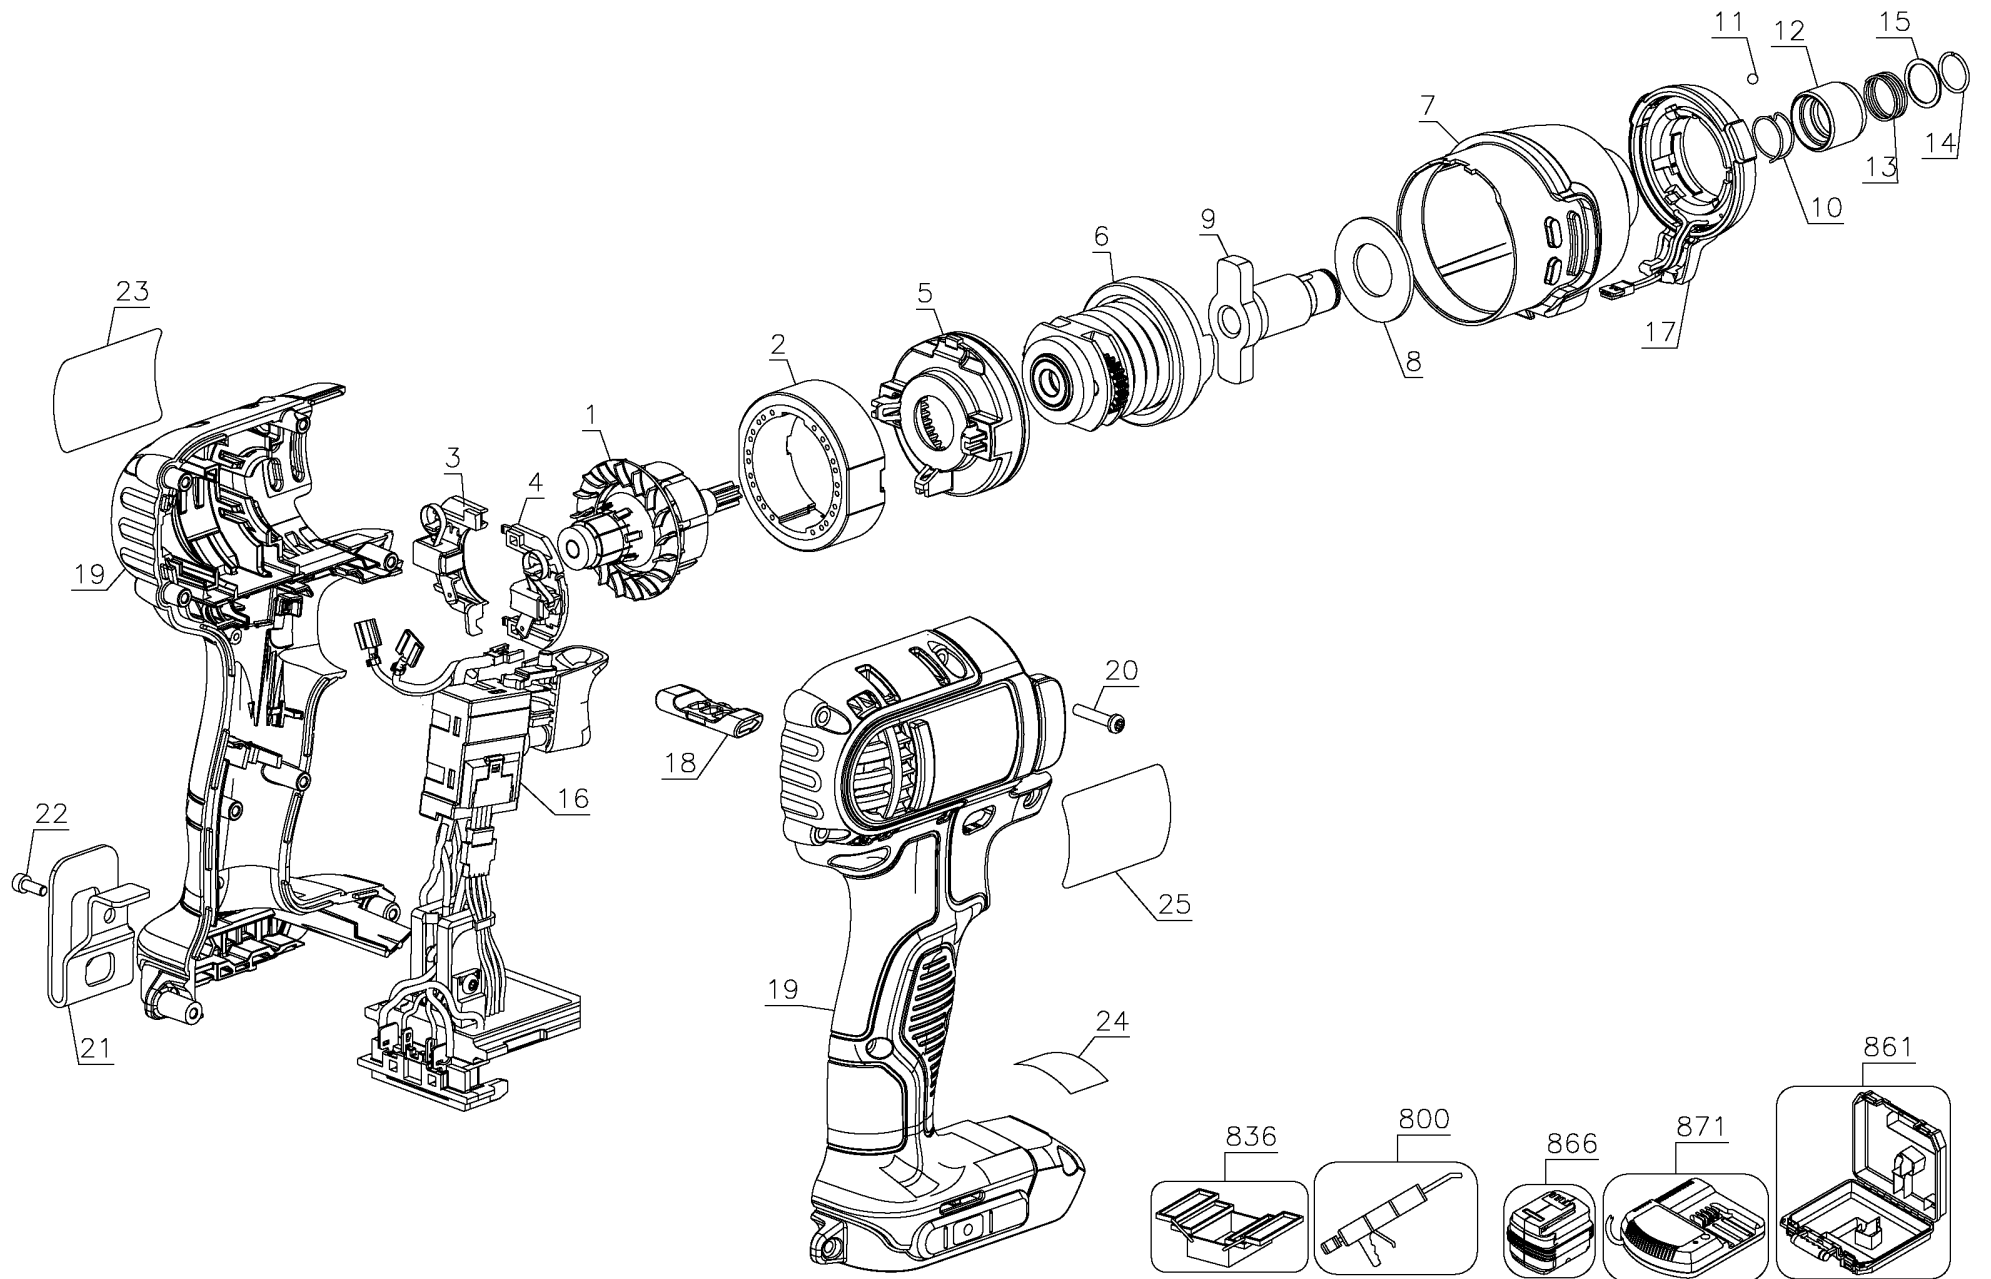

## Parts List DCD785 CORDLESS DRILL/DRIVER 1

Item	Part Number	Qty	Part Description	General Description	Other Info	Repair Inst	Markets
1	N110035	1	TRANSMISSION SA			No	QW
2	N391698	1	CLAMSHELL SET			No	QW
2	N391698	1	CLAMSHELL SET			No	QW
3	N384401	1	SWITCH KIT		WELD TERM INCL	No	QW
3	N384401	1	SWITCH KIT			No	QW
4	682211-00	12	SCREW			No	QW
5	N109433	1	BRUSH PLATE SA			No	QW
6	N039788	1	ACTUATOR FWD/REV			No	QW
7	N092054	1	CHUCK KEYLESS			No	QW
8	N109712	1	MAGNET			No	QW
9	N595065	1	ARMATURE SA			No	QW
10	N092854	1	SCREW			No	QW
11	N093950	1	BRAND LABEL			No	QW
13	N071836	1	ROLL PIN			No	QW
14	N042665	2	SCREW			No	QW
15	N086039	1	HOOK			No	QW
16	N095778	1	HOLDER BIT			No	QW
25	N090990	1	RATING PLATE			No	QW
30	N124588	1	HOUSING			No	QW
31	326467-00	1	DETENT			No	QW
32	386690-00	6	BALL	STEEL, 5MM		No	QW
33	N047986	1	RATCHET			No	QW
34	N047987	1	RATCHET			No	QW
35	N047989	1	SPRING			No	QW
36	N047988	1	SPRING			No	QW
37	N047985	1	WASHER			No	QW
38	N063688	1	PLATE			No	QW
39	N036372	1	ADJUSTER TORQUE			No	QW
40	N077956	1	SPRING			No	QW
41	N047992	1	COLLAR			No	QW
46	N110039	1	SPINDLE SA			No	QW
47	682211-00	3	SCREW			No	QW

## Parts List for DCF885C2 Type 1

Item Number	Part Number	Description	Qty Required
1	N110033	ARMATURE ASSEMBLY	1
2	N109432	MAGNET RING	1
3	N093746	BRUSH & HOLDER ASSY	1
4	N093746	BRUSH & HOLDER ASSY	1
5	N114620	RING GEAR MOUNT	1
6	N110032	MECHANISM ASSY	1
7	N110056	NOSE CONE	1
8	642883-00	WASHER - URETHANE	1
9	N114621	ANVIL ASSY.	1
10	N078434	SPRING	1
11	N089668	STEEL BALL	1
12	N078437	SLEEVE	1
13	N019351	COMPRESSION SPRING	1
14	N053863	HOG RING	1
15	N016823	PLAIN WASHER	1
16	N084669	SWITCH ASSEMBLY	1
17	N073422	LIGHT RING ASSEMBLY	1
18	N073265	FOR/REV SELECTOR	1
19	N065207	CLAMSHELL SET	1
20	682211-00	SCREW,TORX	8
21	N169778	BELT HOOK	1
22	370167-00	SCREW	1
23	N089231	ID LABEL	1
24	N078823	WARNING LABEL (SPA)	1
25	N080314	NAMEPLATE	1
800	286436-00	GREASE	1
800	284778-00	GREASE,MOLYKOTE	1