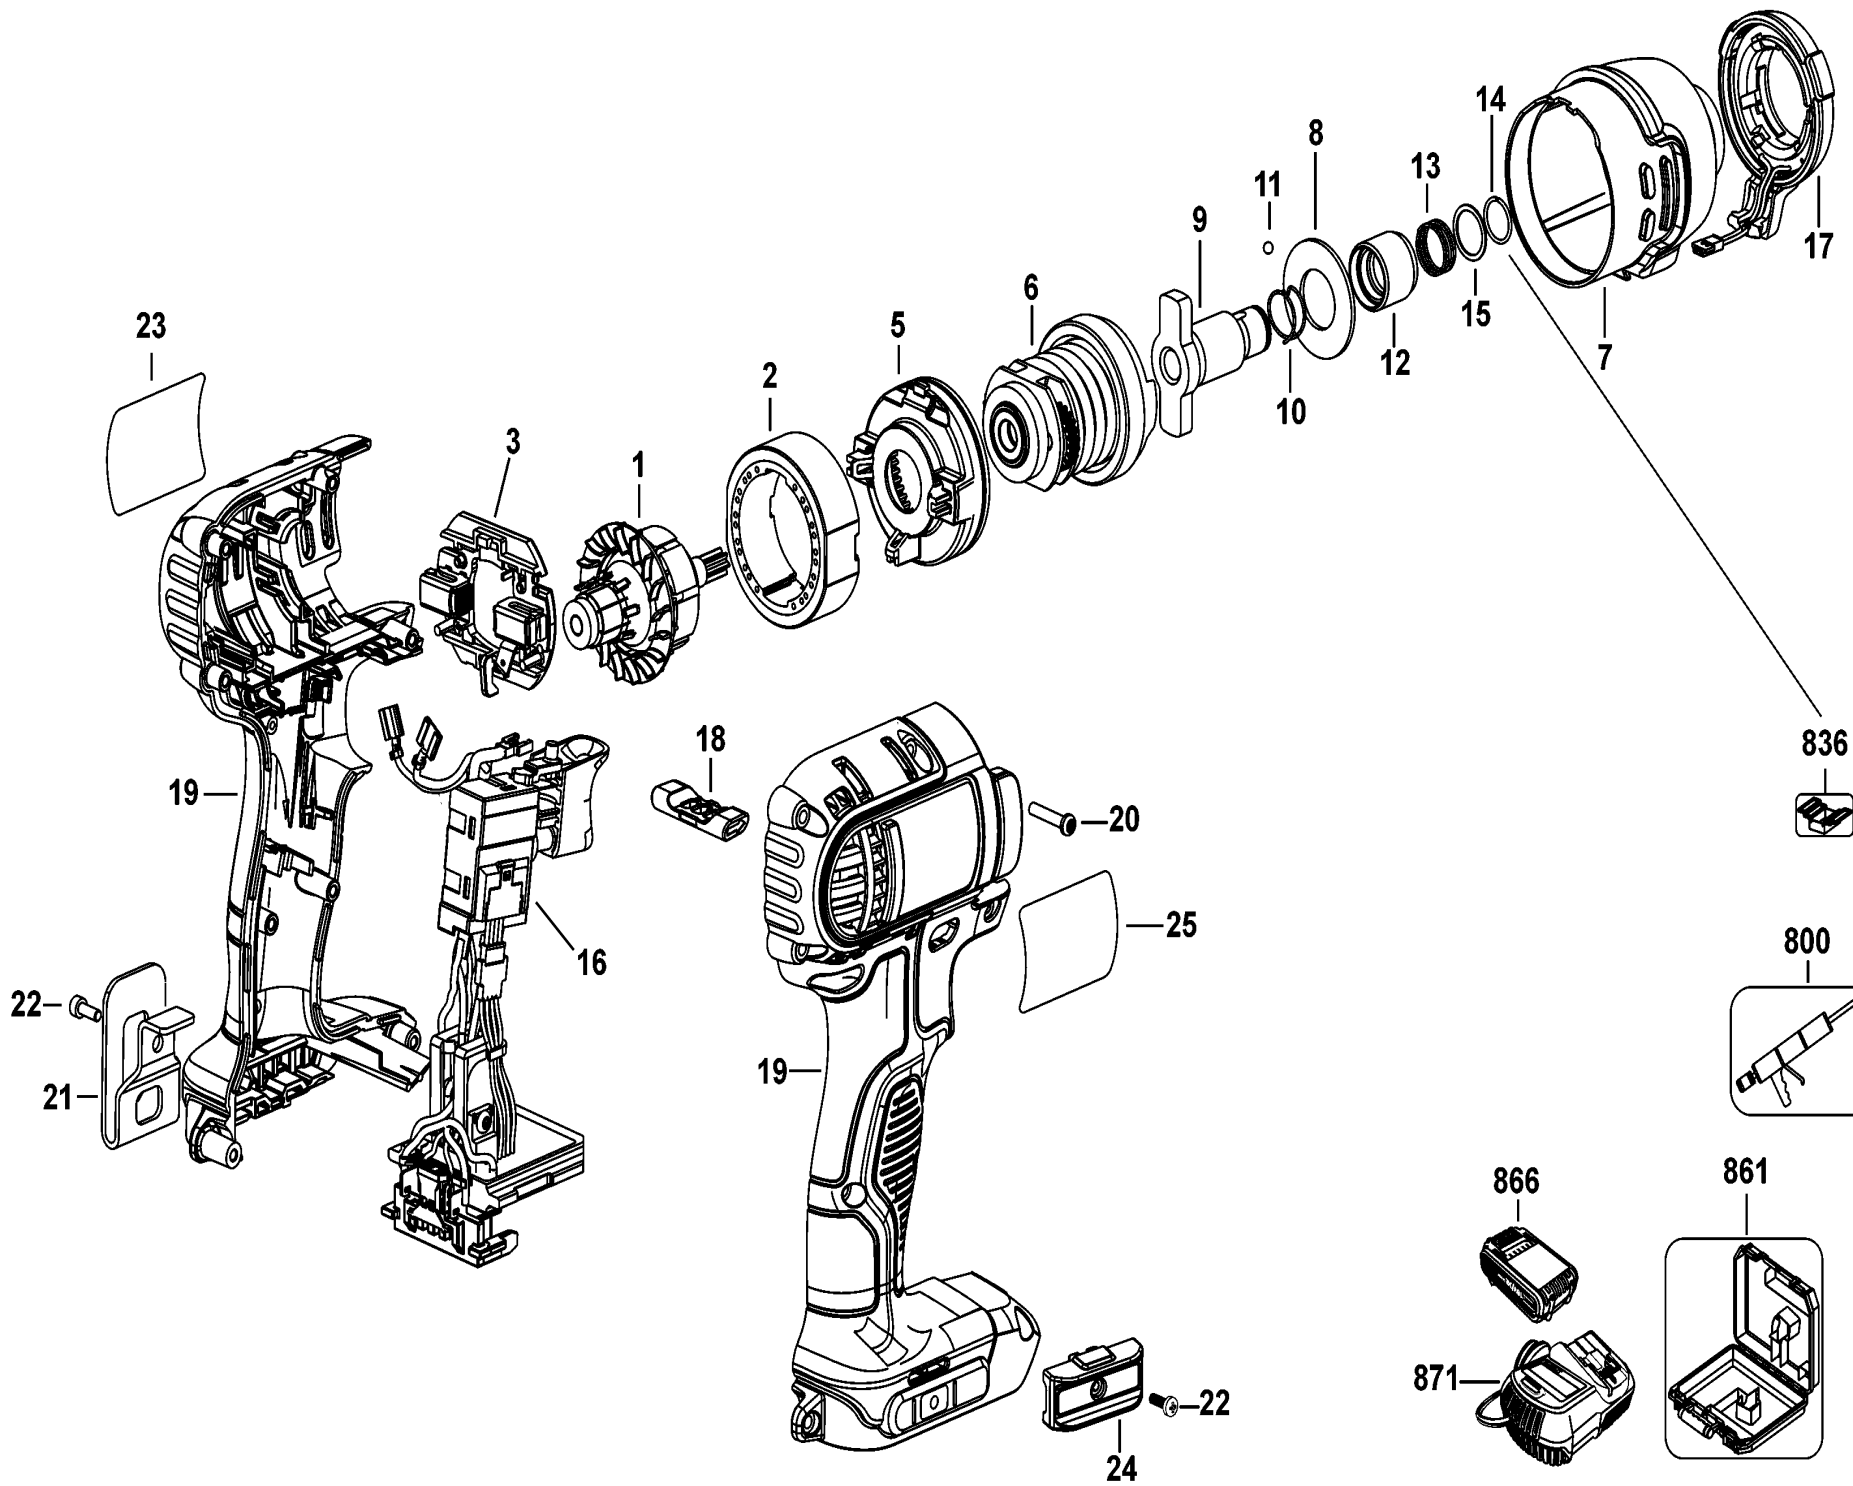

## Parts List DCD785 CORDLESS DRILL/DRIVER 1

Item	Part Number	Qty	Part Description	General Description	Other Info	Repair Inst	Markets
1	N110035	1	TRANSMISSION SA			No	QW
2	N391698	1	CLAMSHELL SET			No	QW
2	N391698	1	CLAMSHELL SET			No	QW
3	N384401	1	SWITCH KIT		WELD TERM INCL	No	QW
3	N384401	1	SWITCH KIT			No	QW
4	682211-00	12	SCREW			No	QW
5	N109433	1	BRUSH PLATE SA			No	QW
6	N039788	1	ACTUATOR FWD/REV			No	QW
7	N092054	1	CHUCK KEYLESS			No	QW
8	N109712	1	MAGNET			No	QW
9	N595065	1	ARMATURE SA			No	QW
10	N092854	1	SCREW			No	QW
11	N093950	1	BRAND LABEL			No	QW
13	N071836	1	ROLL PIN			No	QW
14	N042665	2	SCREW			No	QW
15	N086039	1	HOOK			No	QW
16	N095778	1	HOLDER BIT			No	QW
25	N090990	1	RATING PLATE			No	QW
30	N124588	1	HOUSING			No	QW
31	326467-00	1	DETENT			No	QW
32	386690-00	6	BALL	STEEL, 5MM		No	QW
33	N047986	1	RATCHET			No	QW
34	N047987	1	RATCHET			No	QW
35	N047989	1	SPRING			No	QW
36	N047988	1	SPRING			No	QW
37	N047985	1	WASHER			No	QW
38	N063688	1	PLATE			No	QW
39	N036372	1	ADJUSTER TORQUE			No	QW
40	N077956	1	SPRING			No	QW
41	N047992	1	COLLAR			No	QW
46	N110039	1	SPINDLE SA			No	QW
47	682211-00	3	SCREW			No	QW

## Parts List for DCF885C2 Type 1

Item Number	Part Number	Description	Qty Required
1	N110033	ARMATURE ASSEMBLY	1
2	N109432	MAGNET RING	1
3	N093746	BRUSH & HOLDER ASSY	1
4	N093746	BRUSH & HOLDER ASSY	1
5	N114620	RING GEAR MOUNT	1
6	N110032	MECHANISM ASSY	1
7	N110056	NOSE CONE	1
8	642883-00	WASHER - URETHANE	1
9	N114621	ANVIL ASSY.	1
10	N078434	SPRING	1
11	N089668	STEEL BALL	1
12	N078437	SLEEVE	1
13	N019351	COMPRESSION SPRING	1
14	N053863	HOG RING	1
15	N016823	PLAIN WASHER	1
16	N084669	SWITCH ASSEMBLY	1
17	N073422	LIGHT RING ASSEMBLY	1
18	N073265	FOR/REV SELECTOR	1
19	N065207	CLAMSHELL SET	1
20	682211-00	SCREW,TORX	8
21	N169778	BELT HOOK	1
22	370167-00	SCREW	1
23	N089231	ID LABEL	1
24	N078823	WARNING LABEL (SPA)	1
25	N080314	NAMEPLATE	1
800	286436-00	GREASE	1
800	284778-00	GREASE,MOLYKOTE	1